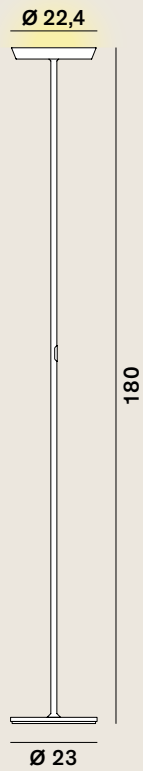

Prince: Floor

cod: F1

Light Source	MID POWER LED
Power	58 Watt
Kelvin	2.700
Dimmer	push button
Lumen	5.300
CRI	90

Class

A / A+ / A++

Catalogue

63

White
(matt)

Satin selection (upon request)

20

Graphite

43

Silver

62

Black
(matt)

64

Bronze

65

Champagne

Your favourite Colour:

- RAL
- Pantone
- NCS