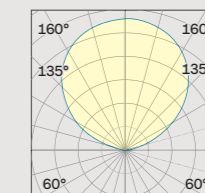

OPTICAL | PHOTOMETRIC

Lighting type: Indirect
Light distribution: Symmetric

COLOURS

Catalogue

63 Matt white

Satin Collection (upon request)

14 Antique brass

19 Pelter delabrè