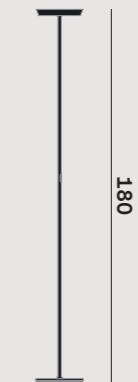

Prince F1

Ø 22,4

Ø 23

GENERAL

Floor
Standing
Push button dimmer
IP20
5.900 lumen - luminaire flux
Indoor use

LED

MID POWER LED
2.700K
CRI 90
2.400mA
Macadam step 3
LED Life L70 B50 > 54.000 h
Energy Class: E

ELECTRICAL

220-240 V 50 Hz
55W
Class 2
Driver included
Europe plug