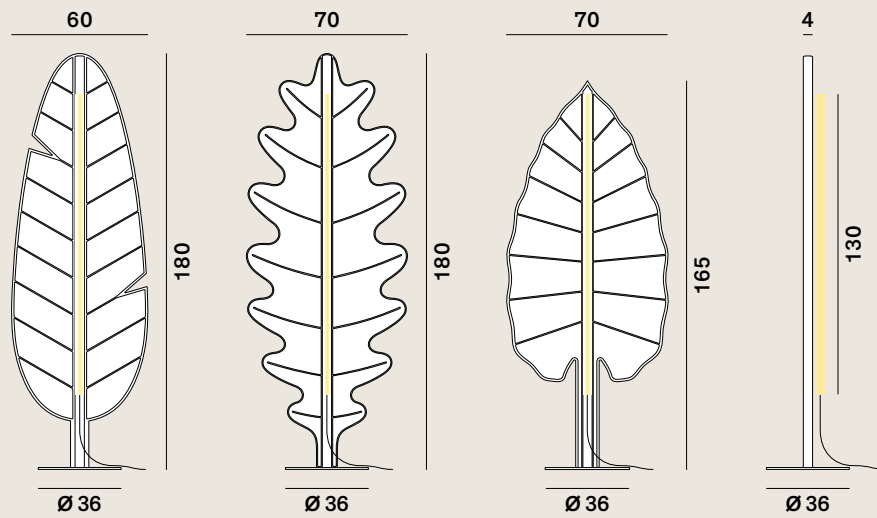

Eden Collection (Banana, Oak, Alocasia): Floor

cod: F1, F2, F3

Light Source	MID POWER LED
Power	40 Watt
Kelvin	2.700
Dimmer	touch
Lumen	3.500
CRI	90
Sound absorbing	

Class **A / A+ / A++**

Filling

Ovatta di poliestere
/ Polyester fibre

Baseplate

Acciaio verniciato Antracite
/ Anthracite painted steel