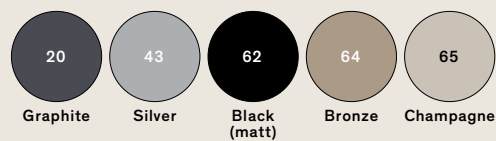

Sunflower: Suspension

cod: H1, H2, H3

Light Source	COB LED
Power	22 Watt
Kelvin	3.000
Lumen	1.250
CRI	90

Class **A / A+ / A++**

Catalogue

Satin selection (upon request)

Your favourite Colour:

- RAL
- Pantone
- NCS