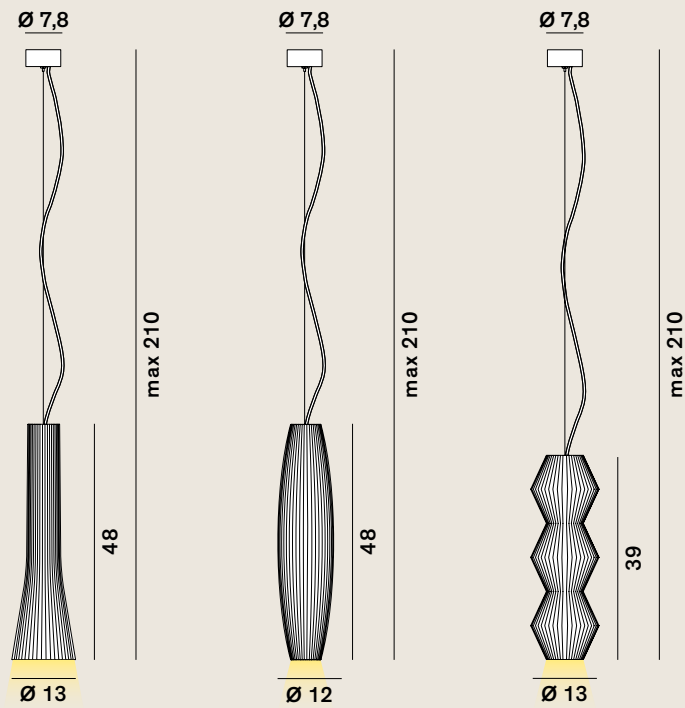

Sunflower: Suspension

cod: H1, H2, H3

Light Source	COB LED
Power	22 Watt
Kelvin	3.000
Lumen	1.250
CRI	90

Class **A / A+ / A++**

Catalogue

Satin selection (upon request)

Your favourite Colour:

- RAL
- Pantone
- NCS