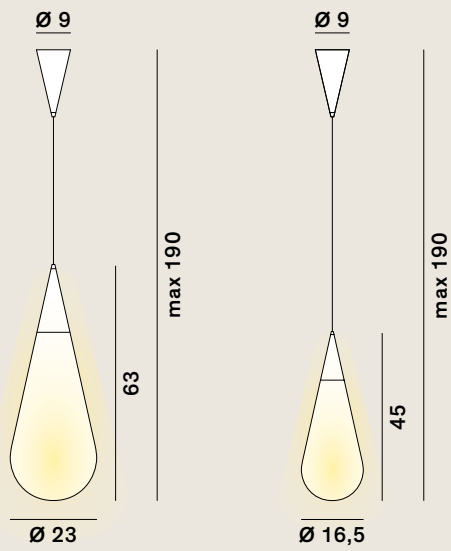

Goccia: Suspension

cod: H1, H2

Light Source

E27 LED

Class

A / A+ / A++

Catalogue

White
(etched)