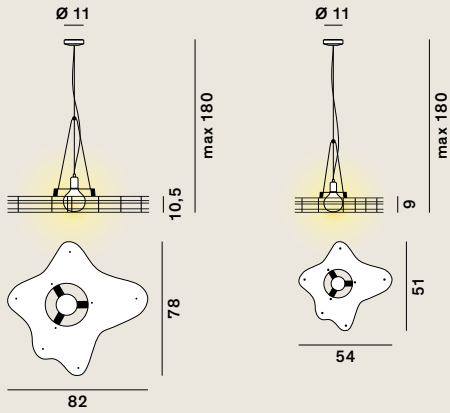

Cloud: Suspension

cod: H1, H2

Light Source

E27 LED

Class

A / A+ / A++

Catalogue

White  
(etched)