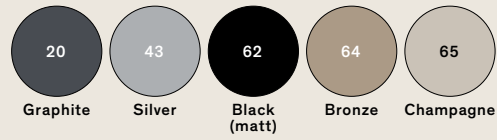

Capri: Suspension

cod: H1, H2, H3

Light Source **E27 LED**

Class **A / A+ / A++**

Catalogue

Satin selection (upon request)

Coloured cable

Your favourite Colour:

- RAL
- Pantone
- NCS

Capri: Floor / Table

cod: F1, T1, T2

Light Source **F1 T1** **2 x E27 LED**

Light Source **T2** **2 x E14 LED**

Class **A / A+ / A++**

Catalogue

Satin selection (upon request)

Your favourite Colour:

- RAL
- Pantone
- NCS