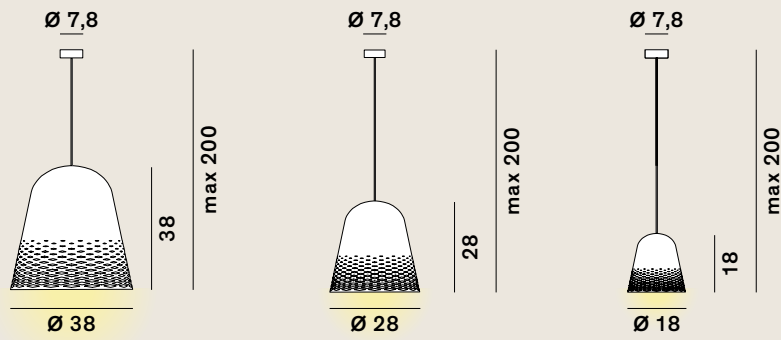

Capri: Suspension

cod: H1, H2, H3

Light Source **E27 LED**

Class **A / A+ / A++**

Catalogue

Satin selection (upon request)

Coloured cable

Your favourite Colour:

- RAL
- Pantone
- NCS

Capri: Floor / Table

cod: F1, T1, T2

Light Source **F1 T1** **2 x E27 LED**

Light Source **T2** **2 x E14 LED**

Class **A / A+ / A++**

Catalogue

Satin selection (upon request)