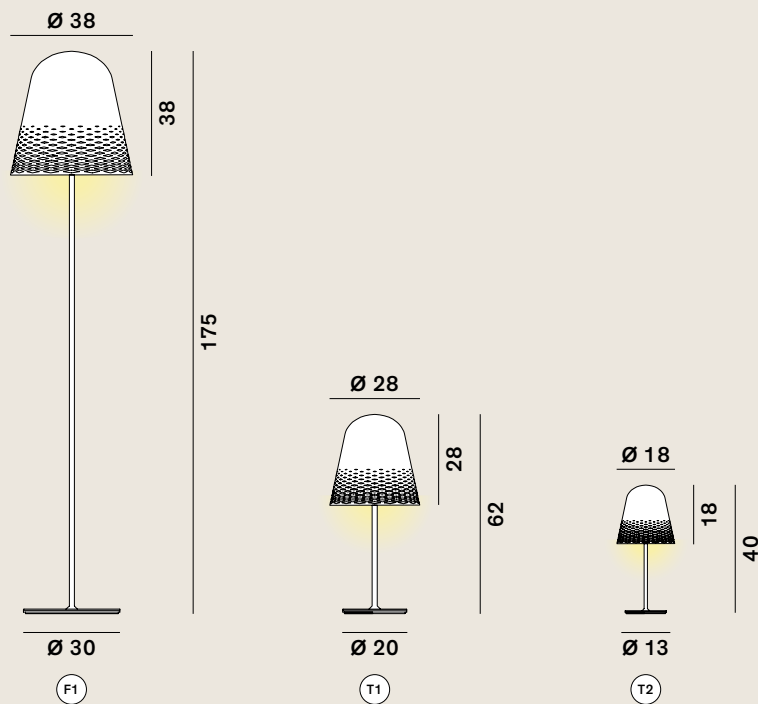

Capri: Suspension

cod: H1, H2, H3

Light Source **E27 LED**

Class **A / A+ / A++**

Catalogue

Satin selection (upon request)

Coloured cable

Your favourite Colour:

- RAL
- Pantone
- NCS

Capri: Floor / Table

cod: F1, T1, T2

Light Source **F1 T1** **2 x E27 LED**

Light Source **T2** **2 x E14 LED**

Class **A / A+ / A++**

Catalogue

Satin selection (upon request)

Your favourite Colour:

- RAL
- Pantone
- NCS