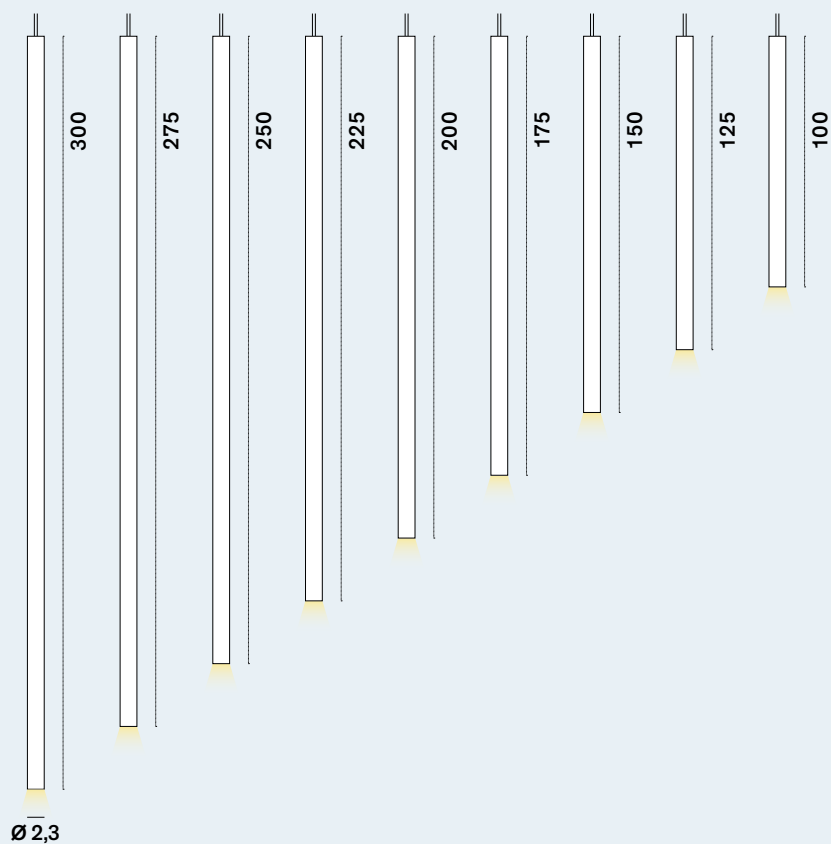

Furin: Suspension

cod: H1

Light Source	MID POWER LED
Power	3 Watt
Kelvin	2.700
Lumen	150
CRI	90

Rosone / Ceiling roses (altre configurazioni su richiesta / other configurations on request)

Catalogue

Satin Collection (upon request)