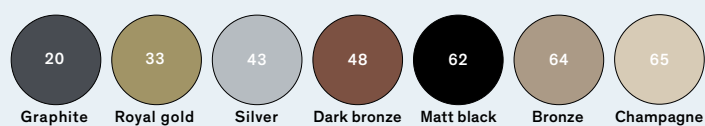

Furin: Suspension

cod: H1

Light Source	MID POWER LED
Power	3 Watt
Kelvin	2.700
Lumen	150
CRI	90

Rosone / Ceiling roses (altre configurazioni su richiesta / other configurations on request)

Catalogue

Satin Collection (upon request)