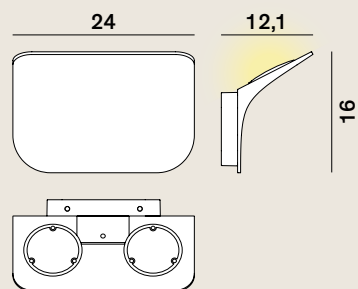

Tide: Wall

cod: W0

Light Source	ACRICHE HV LED
Power	35 Watt
Kelvin *	2.700, 3.000
Lumen	3.200
CRI	90

Class **A+**

\* Altre temperature colore su richiesta  
/ Different colour temperature on request