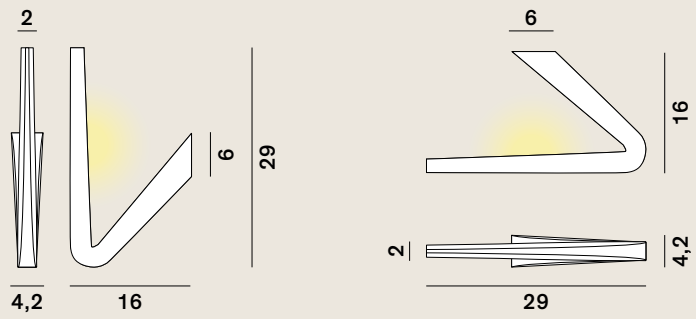

Tick: Ceiling / Wall

cod: W0

Light Source	MID POWER LED
Power	14 Watt
Kelvin	2.700
Lumen	1.200
CRI	90

Class **A / A+ / A++**

Catalogue

White (matt)

Satin selection (upon request)

Graphite