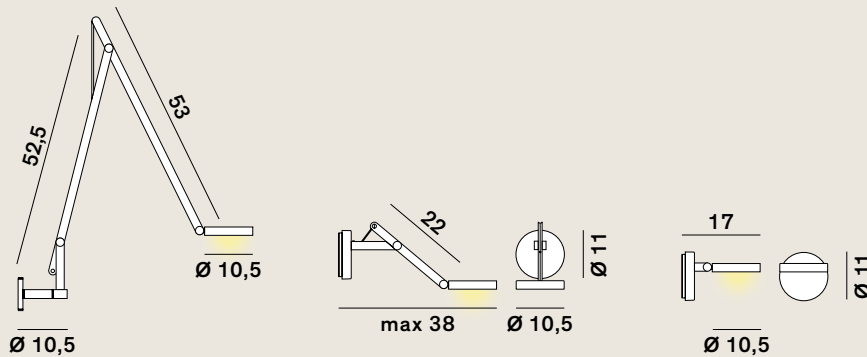

String: Floor / Table

cod: F1, T1

Light Source	MID POWER LED
Power	9 Watt
Kelvin	2.700
Dimmer	push button
Lumen	700
CRI	90

Class A / A+ / A++

String: Ceiling / Wall

cod: W1, W0, H0

Light Source	MID POWER LED
Power	9 Watt
Kelvin	2.700
Dimmer	push button
Lumen	700
CRI	90

Class A / A+ / A++

Catalogue

Satin selection (upon request)

String colour

Your favourite Colour:

- RAL
- Pantone
- NCS