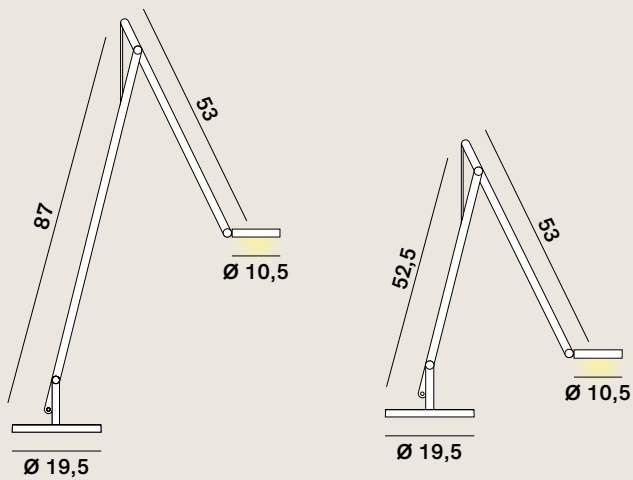

String: Floor / Table

cod: F1, T1

Light Source	MID POWER LED
Power	9 Watt
Kelvin	2.700
Dimmer	push button
Lumen	700
CRI	90

Class A / A+ / A++

String: Ceiling / Wall

cod: W1, W0, H0

Light Source	MID POWER LED
Power	9 Watt
Kelvin	2.700
Dimmer	push button
Lumen	700
CRI	90