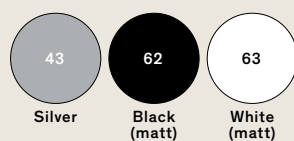

String: Floor / Table

cod: F1, T1

Light Source	MID POWER LED
Power	9 Watt
Kelvin	2.700
Dimmer	push button
Lumen	700
CRI	90

Class A / A+ / A++

String: Ceiling / Wall

cod: W1, W0, H0

Light Source	MID POWER LED
Power	9 Watt
Kelvin	2.700
Dimmer	push button
Lumen	700
CRI	90

Class A / A+ / A++

Catalogue

Satin selection (upon request)

String colour

Your favourite Colour:

- RAL
- Pantone
- NCS