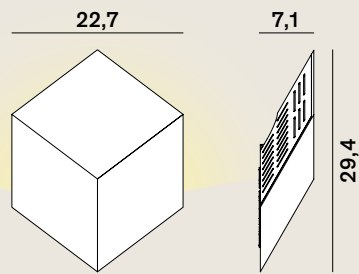

QB: Wall

cod: W0

Light Source	MID POWER LED
Power	25 Watt
Kelvin	2.700
Dimmer	phase
Lumen	2.300
CRI	90

Class

A / A+ / A++

Catalogue

63

White
(matt)