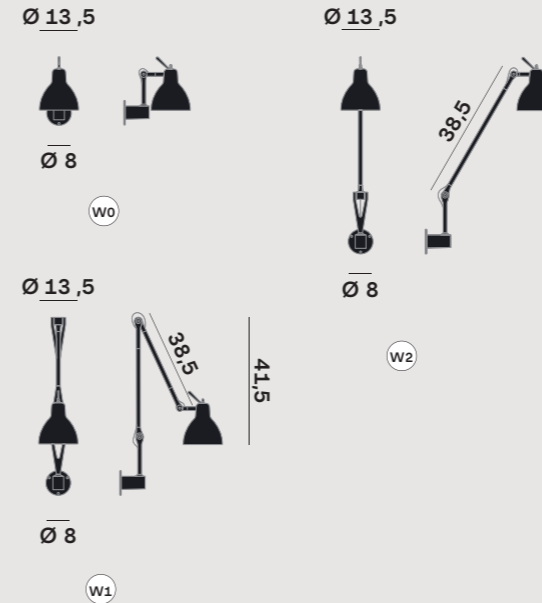

1x E14 LED

ELECTRICAL

220-240 V 50 Hz
Class 2
Europe plug

OPTICAL | PHOTOMETRIC

Lighting type: Direct
Light distribution: Symmetric

Luxy T1, T2

Ø 13,5

Ø 13,5

Ø 20,4

T1

Ø 20,4

T2

GENERAL

Table
Standing
On-Off
IP20
Indoor use

LED

1x E14 LED

ELECTRICAL

220-240 V 50 Hz
Class 1
Europe plug

OPTICAL | PHOTOMETRIC

Lighting type: Direct
Light distribution: Symmetric

COLOURS

Catalogue

01 Black 02 White 43 Silver

Diffuser (glass)

001 White (glossy) 002 White (etched) 004 Red (glossy) 005 Yellow (glossy) 008 Black (glossy)

Luxy

Luxy W0, W1, W2

GENERAL

Wall
Surface
On-Off
IP20
Indoor use

LED

1x E14 LED

ELECTRICAL