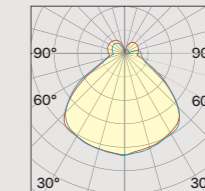

OPTICAL | PHOTOMETRIC

Lighting type: Direct
Light distribution: Symmetric