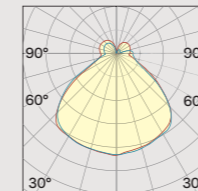

OPTICAL | PHOTOMETRIC

Lighting type: Direct
Light distribution: Symmetric