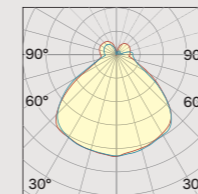

1x E14 LED

ELECTRICAL

220-240 V 50 Hz
Class 2
Europe plug

OPTICAL | PHOTOMETRIC

Lighting type: Direct
Light distribution: Symmetric

Luxy T1, T2

Ø 13,5

Ø 13,5