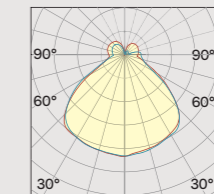

OPTICAL | PHOTOMETRIC

Lighting type: Direct
Light distribution: Symmetric

COLOURS

Catalogue

01 Black   02 White   43 Silver

Diffuser (glass)

001 White (glossy)   002 White (etched)   004 Red (glossy)   005 Yellow (glossy)   008 Black (glossy)