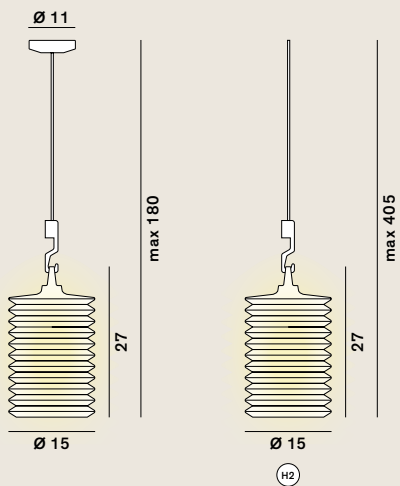

Lampion: Table / Wall

cod: T1 / W1

Light Source E27 LED

Class A / A+ / A++

Lampion: Suspension

cod: H1, H2

Light Source E27 LED

IP H2 44