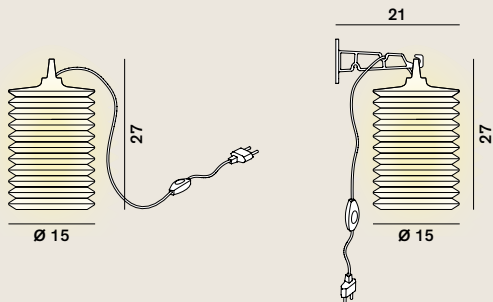

Lampion: Table / Wall

cod: T1 / W1

Light Source E27 LED

Class A / A+ / A++

Lampion: Suspension

cod: H1, H2

Light Source E27 LED

IP H2 44