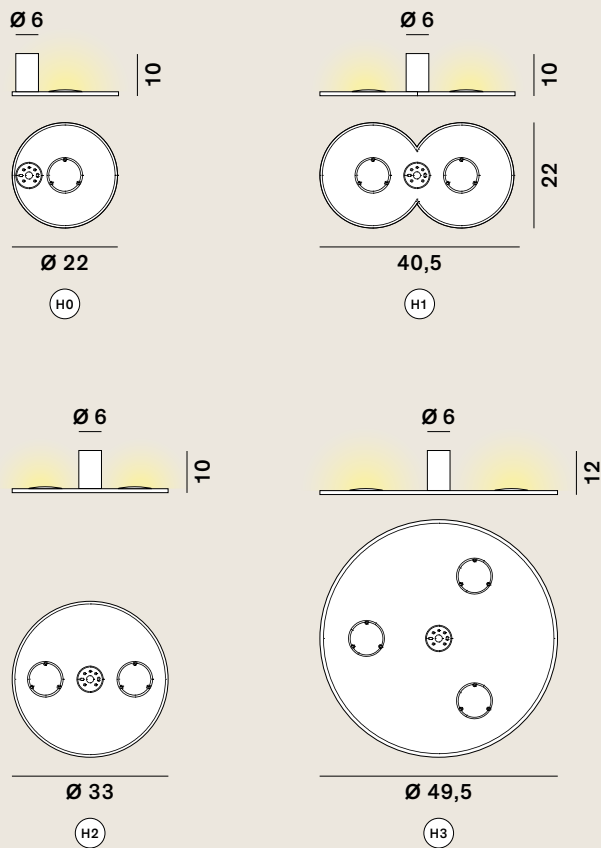

Collide: Ceiling / Wall

cod: H0, H1, H2, H3

Light Source	ACRICHE HV LED
Power $\text{\textcircled{H0}}$	17,5 Watt
Power $\text{\textcircled{H1}}$ $\text{\textcircled{H2}}$	35 Watt
Power $\text{\textcircled{H3}}$	52,5 Watt
Kelvin *	2.700, 3.000
Lumen $\text{\textcircled{H0}}$	1.600
Lumen $\text{\textcircled{H1}}$ $\text{\textcircled{H2}}$	3.200
Lumen $\text{\textcircled{H3}}$	4.800
CRI	90

## Catalogue

63

White  
(matt)