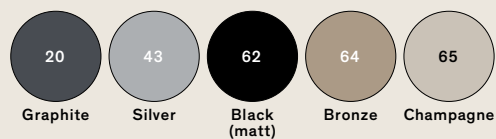

Belvedere: Wall

cod: W1, W2

up and down

Light Source	MID POWER LED
Power (W1)	14 Watt
Power (W2)	29 Watt
Kelvin *	2.700, 3.000
Dimmer (W2)	phase
Lumen (W1)	1.400
Lumen (W2)	3.200
CRI	90

Class **A / A+ / A++**

\* Altre temperature colore su richiesta  
/ Different colour temperature on request

Catalogue

Satin selection (upon request)

Your favourite Colour:

- RAL
- Pantone
- NCS