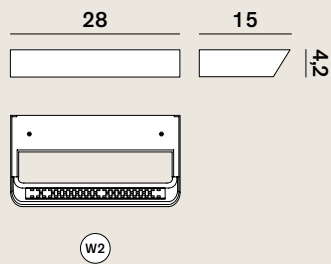

Belvedere: Wall

cod: W1, W2

up and down

Light Source	MID POWER LED
Power (W1)	14 Watt
Power (W2)	29 Watt
Kelvin *	2.700, 3.000
Dimmer (W2)	phase
Lumen (W1)	1.400
Lumen (W2)	3.200
CRI	90

Class **A / A+ / A++**