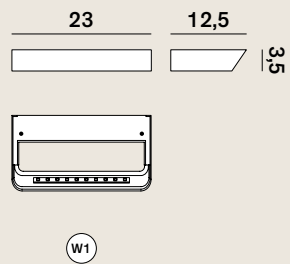

Belvedere: Wall

cod: W1, W2

up and down

Light Source	MID POWER LED
Power (W1)	14 Watt
Power (W2)	29 Watt
Kelvin *	2.700, 3.000
Dimmer (W2)	phase
Lumen (W1)	1.400
Lumen (W2)	3.200
CRI	90

Class **A / A+ / A++**