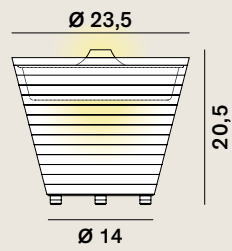

MultiPot+: Table

Light Source	MID POWER LED RGB
Power	3,6 Watt
Kelvin	3.000
Dimmer	touch
Lumen	280
CRI	90
USB port	4
Europlugs	3

Class

A / A+ / A++

Catalogue