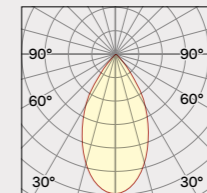

OPTICAL | PHOTOMETRIC

Lighting type: Direct
Light distribution: Symmetric

ROTALIANA COLORS COLLECTION

Catalogue

63 Matt white 62 Matt black

Satin Collection

20 Graphite 33 Royal gold 43 Silver 48 Dark bronze 64 Bronze 65 Champagne

Ethic Collection

26 Bronze matt 27 Copper matt 32 Powder gun matt 34 Gold matt 35 Nikel matt W2 Sand W4 Rope color W6 Dove-gray W8 Coffee

ROTALIANA COLORS COLLECTION

Catalogue

63 Matt white 62 Matt black

Satin Collection

20 Graphite 33 Royal gold 43 Silver 48 Dark bronze 64 Bronze 65 Champagne

Ethic Collection

26 Bronze matt 27 Copper matt 32 Powder gun matt 34 Gold matt 35 Nikel matt W2 Sand W4 Rope color W6 Dove-gray W8 Coffee