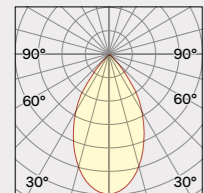

OPTICAL | PHOTOMETRIC

Lighting type: Direct
Light distribution: Symmetric

GENERAL

Ceiling
Recessed
Phase
IP20
504 lumen - luminaire flux
Indoor use

LED

COB LED
2.700K, 3.000K
CRI 90
200mA
Macadam step 3
LED Life L70 B50 > 60.000 h
Energy Class: F

ELECTRICAL

220-240 V 50 Hz
8,8W
Class 3
Driver included