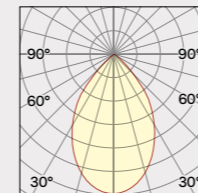

LED

COB LED  
2.700K, 3.000K  
CRI 90  
300mA  
Macadam step 3  
LED Life L70 B50 > 60.000 h  
Energy Class: F

ELECTRICAL

220-240 V 50 Hz  
13W  
Class 3  
Driver included

OPTICAL | PHOTOMETRIC

Lighting type: Direct  
Light distribution: Symmetric