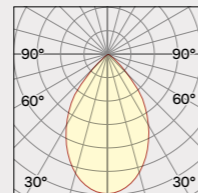

OPTICAL | PHOTOMETRIC

Lighting type: Direct
Light distribution: Symmetric

GENERAL

Ceiling
Recessed
Phase
IP20
725 lumen - luminaire flux
Indoor use

LED

COB LED
2.700K, 3.000K
CRI 90
300mA
Macadam step 3
LED Life L70 B50 > 60.000 h
Energy Class: F

ELECTRICAL

220-240 V 50 Hz
13W
Class 3
Driver included