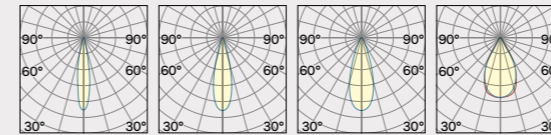

OPTICAL | PHOTOMETRIC

Lighting type: Direct
Light distribution: Symmetric

Lens 15° Lens 24° Lens 36° Lens 50°

ROTALIANA COLORS COLLECTION

Catalogue

63 Matt white 62 Matt black

Satin Collection

20 Graphite 33 Royal gold 43 Silver 48 Dark bronze 64 Bronze 65 Champagne

LED

COB LED
2.700K, 3.000K
CRI 90
200mA
Macadam step 3
LED Life L70 B50 > 60.000 h
Energy Class: F

ELECTRICAL

220-240 V 50 Hz
8,8W
Class 3
Driver included

OPTICAL | PHOTOMETRIC

Lighting type: Direct
Light distribution: Symmetric