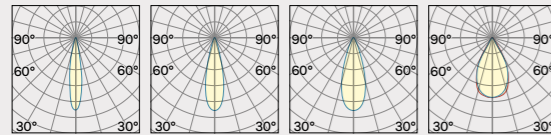

BOND H1

Ø 5,2

GENERAL

Ceiling
Surface
Phase
IP20
650 lumen - luminaire flux
Indoor use

LED

COB LED
2.700K, 3.000K
CRI 90
200mA
Macadam step 3
LED Life L70 B50 > 60.000 h
Energy Class: F

ELECTRICAL

220-240 V 50 Hz
8,7W
Class 1
Driver included

OPTICAL | PHOTOMETRIC

Lighting type: Direct
Light distribution: Symmetric

Lens 15° Lens 24° Lens 36° Lens 50°

ROTALIANA COLORS COLLECTION

Catalogue

63 Matt white 62 Matt black

Satin Collection

20 Graphite 33 Royal gold 43 Silver 48 Dark bronze 64 Bronze 65 Champagne