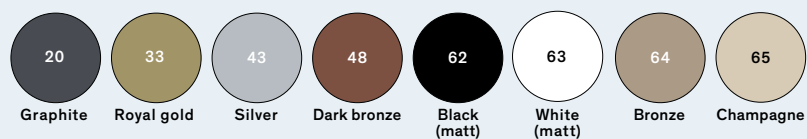

Schematic light drawing

Catalogue