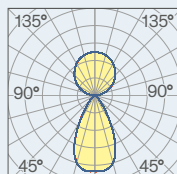

Sol: Floor

cod: F1

Light Source	MID POWER LED
Power	62 Watt
Kelvin	2.700, 3.000
Dimmer	potentiometer
Lumen	5.100 + 1.900
CRI	90

## Schematic light drawing