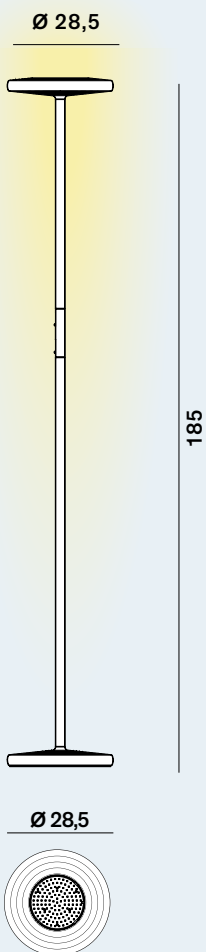

Sol: Floor

cod: F1

Light Source	MID POWER LED
Power	62 Watt
Kelvin	2.700, 3.000
Dimmer	potentiometer
Lumen	5.100 + 1.900
CRI	90

## Schematic light drawing

## Griglia / Grid