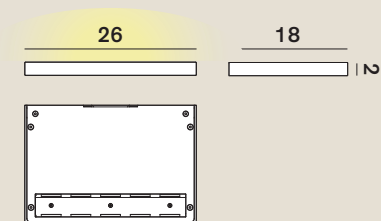

CM2: Wall

cod: W2

Light Source	MID POWER LED
Power	29 Watt
Kelvin*	2.700, 3.000
Dimmer	push, dali
Lumen	3.400
CRI	90

Class **A / A+ / A++**

*Altre temperature colore su richiesta /
Different colour temperature on request

Catalogue

Satin selection (upon request)

Your favourite Colour:

63

White
(matt)

20

Graphite

43