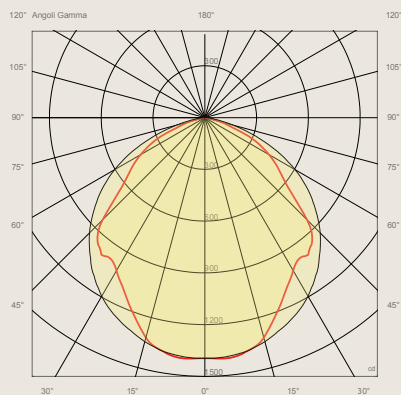

CM2: Wall

cod: W2

Light Source	MID POWER LED
Power	29 Watt
Kelvin	2.700, 3.000
Dimmer	push, dali
Lumen	3.400
CRI	90

Class **A / A+ / A++**

Catalogue

Satin Collection (upon request)