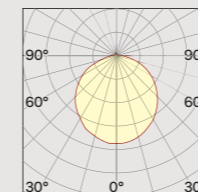

OPTICAL | PHOTOMETRIC

Lighting type: Direct
Light distribution: Symmetric