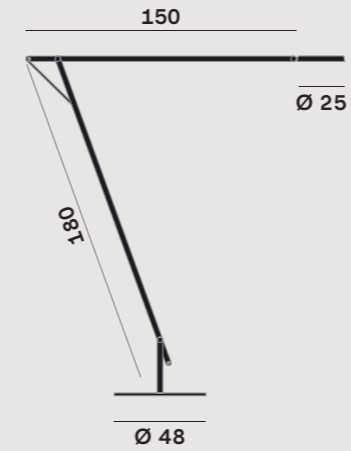

String XL

Design
Donegani & Lauda

Year
15

Category: Floor 

String XL

GENERAL

Floor
Standing
Touch dimmer
IP20
3.100 lumen - luminaire flux
Indoor use

LED