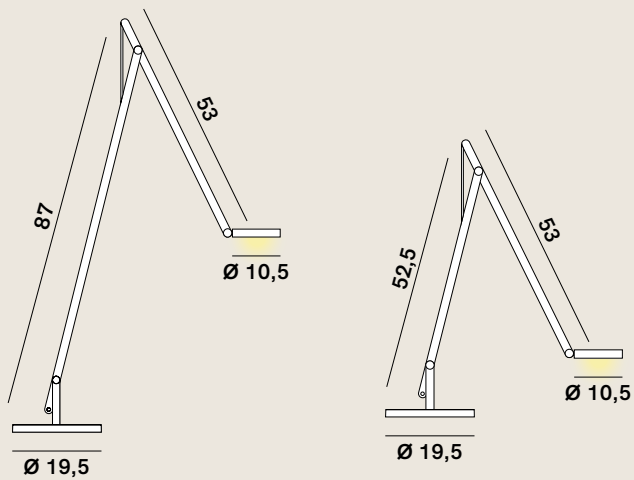

String DTW (dim to warm): Floor / Table

cod: F1, T1

Light Source	MID POWER LED
Power	9 Watt
Kelvin	2.200 » 4.000
Dimmer	push dim to warm
Lumen	100 » 850
CRI	90

Class A / A+ / A++

String DTW (dim to warm): Ceiling / Wall

cod: W1, W0, H0

Light Source	MID POWER LED
Power	9 Watt
Kelvin	2.200 » 4.000
Dimmer	push dim to warm
Lumen	100 » 850
CRI	90

Class A / A+ / A++

Catalogue

String colour

Your favourite Colour:

- RAL
- Pantone
- NCS