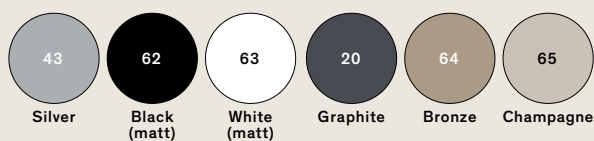

String DTW (dim to warm): Floor / Table

cod: F1, T1

Light Source	MID POWER LED
Power	9 Watt
Kelvin	2.200 » 4.000
Dimmer	push dim to warm
Lumen	100 » 850
CRI	90

Class A / A+ / A++

String DTW (dim to warm): Ceiling / Wall

cod: W1, W0, H0

Light Source	MID POWER LED
Power	9 Watt
Kelvin	2.200 » 4.000
Dimmer	push dim to warm
Lumen	100 » 850
CRI	90

Class A / A+ / A++

Catalogue

String colour

Your favourite Colour:

- RAL
- Pantone
- NCS