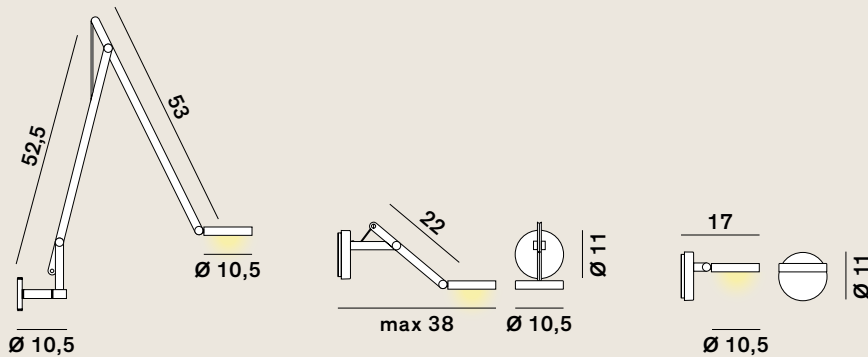

String DTW (dim to warm): Floor / Table

cod: F1, T1

Light Source	MID POWER LED
Power	9 Watt
Kelvin	2.200 » 4.000
Dimmer	push dim to warm
Lumen	100 » 850
CRI	90

Class A / A+ / A++

String DTW (dim to warm): Ceiling / Wall

cod: W1, W0, H0

Light Source	MID POWER LED
Power	9 Watt
Kelvin	2.200 » 4.000
Dimmer	push dim to warm
Lumen	100 » 850
CRI	90

Class A / A+ / A++

Catalogue

String colour

Your favourite Colour:

- RAL
- Pantone
- NCS