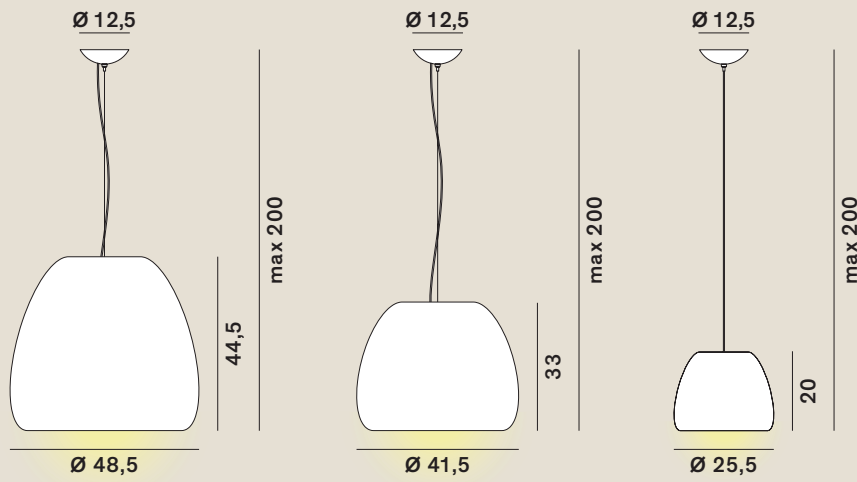

Pomi: Suspension

cod: H1, H2, H3

Light Source

E27 LED

Class

A / A+ / A++

Catalogue

Satin selection (upon request)