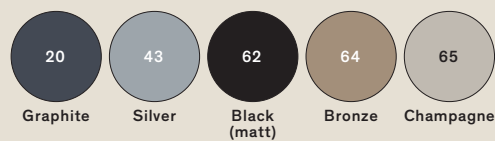

Pomi: Suspension

cod: H1, H2, H3

Light Source

E27 LED

Class

A / A+ / A++

Catalogue

Satin selection (upon request)

Your favourite Colour:

- RAL
- Pantone
- NCS