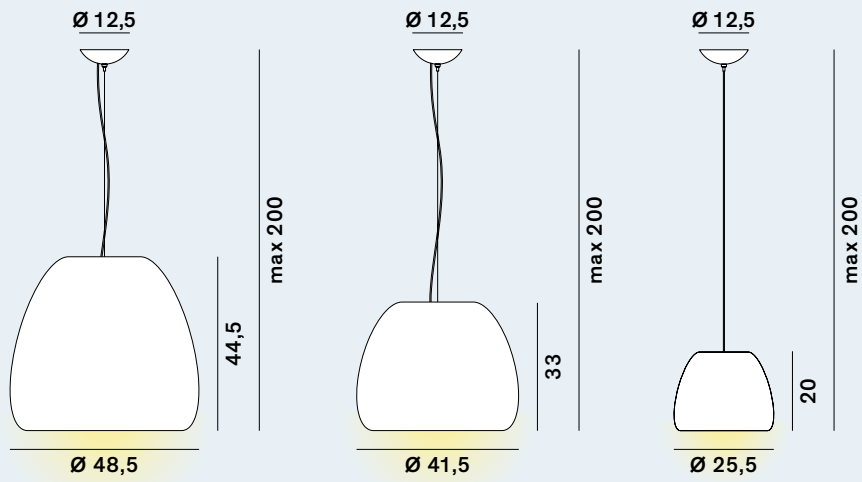

Pomi: Suspension

cod: H1, H2, H3

Light Source

E27 LED

pag 264

Catalogue

Metallic selection (upon request)