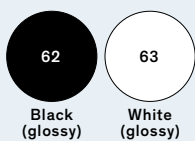

Pomi: Suspension

cod: H1, H2, H3

Light Source

E27 LED

pag 264

Catalogue

Metallic selection (upon request)