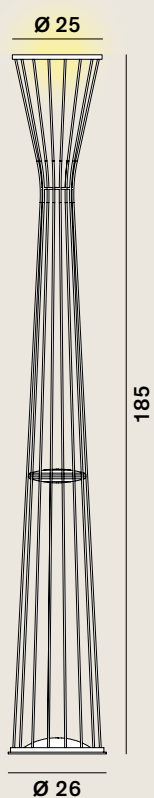

Lightwire: Floor

cod: F1

Light Source	MID POWER LED
Power	43 Watt
Kelvin	3.000
Dimmer	touch
Lumen	4.300
CRI	90

Class A / A+ / A++

Catalogue