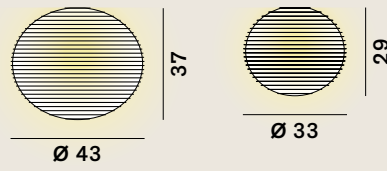

Flow Glass: Suspension / Ceiling

cod: H1, H2, H3, H4

Light Source

E27 LED

Class

A / A+ / A++

Flow Glass: Floor / Table

cod: F1, F2, T2, T3, T4