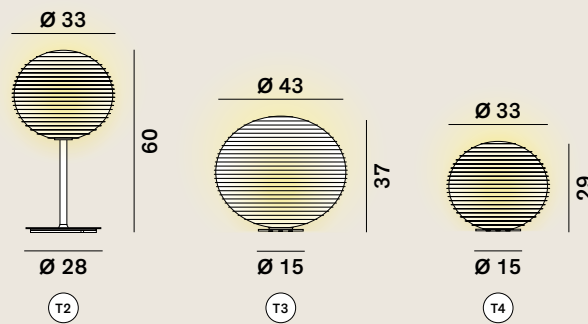

Flow Glass: Suspension / Ceiling

cod: H1, H2, H3, H4

Light Source

E27 LED

Class

A / A+ / A++

Flow Glass: Floor / Table

cod: F1, F2, T2, T3, T4