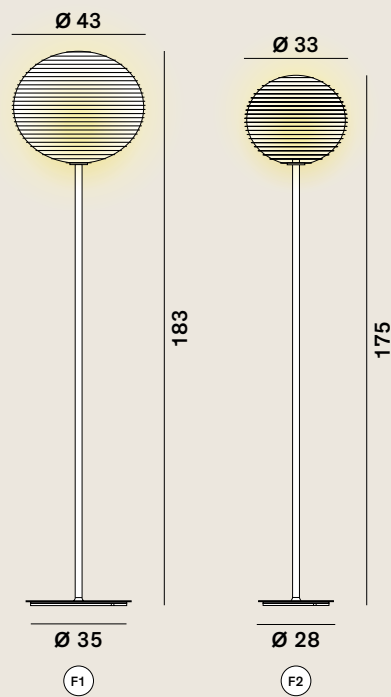

Flow Glass: Suspension / Ceiling

cod: H1, H2, H3, H4

Light Source

E27 LED

Class

A / A+ / A++

Flow Glass: Floor / Table

cod: F1, F2, T2, T3, T4

Light Source

E27 LED dimm.

Dimmer (F1) (F2)

foot

Dimmer (T2) (T3) (T4)

cord

Class

A / A+ / A++

Catalogue

63

White
(matt)