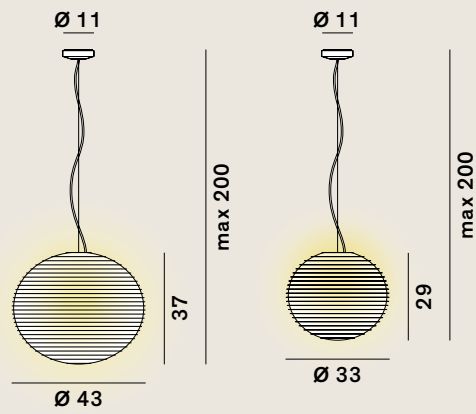

Flow Glass: Suspension / Ceiling

cod: H1, H2, H3, H4

Light Source

E27 LED

Class

A / A+ / A++

Flow Glass: Floor / Table

cod: F1, F2, T2, T3, T4

Light Source

E27 LED dimm.

Dimmer (F1) (F2)

foot

Dimmer (T2) (T3) (T4)

cord

Class

A / A+ / A++