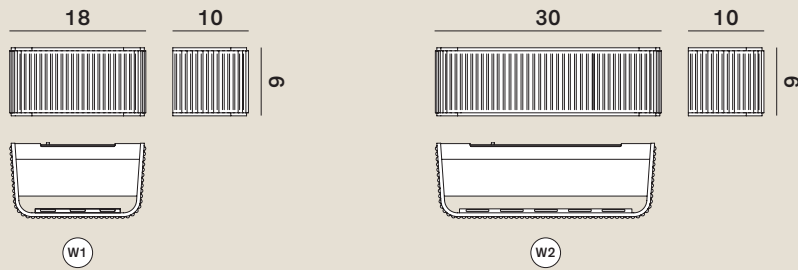

Dresscode: Wall

cod: W1, W2

up and down

W1 W2

Light Source	MID POWER LED
Power <sup>W1</sup>	16 Watt
Power <sup>W2</sup>	29 Watt
Kelvin *	2.700, 3.000
Dimmer <sup>W1</sup>	phase, 1-10V, dali push, zigbee, casambi
Dimmer <sup>W2</sup>	phase, dali push, zigbee, casambi
Lumen <sup>W1</sup>	1.600
Lumen <sup>W2</sup>	3.200
CRI	90

Class A / A+ / A++

Catalogue

Satin selection (upon request)

63

White (matt)

20

Graphite

43