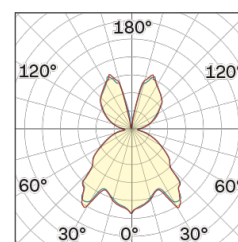

Lighting Type: Indirect

Light Distribution: Symmetric

COLOR

63, Bianco (opaco)

Discover

Souvlaki

Conical