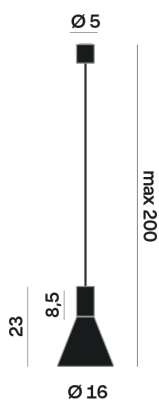

Interior

Glass: Glass conical

LED

MID POWER LED

3.000 K

CRI 90

220- 240V 50Hz

Macadam step 2

Lighting Type: Indirect

Light Distribution: Symmetric

COLOR

63, Bianco (opaco)

Discover

Souvlaki

Conical