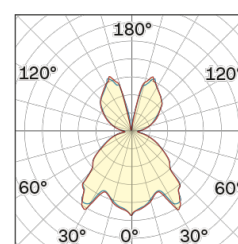

Lighting Type: Indirect

Light Distribution: Symmetric

COLOR

63, Bianco (opaco)

Discover

Souvlaki

Conical