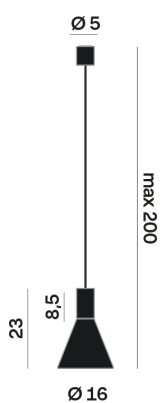

Lighting Type: Indirect

Light Distribution: Symmetric

COLOR

63, Bianco (opaco)

Discover

Souvlaki

Conical