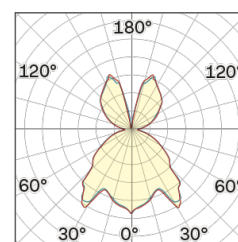

Lighting Type: Indirect

Light Distribution: Symmetric

COLOR

● 35, Nichel opaco

Discover
Souvlaki

Conical