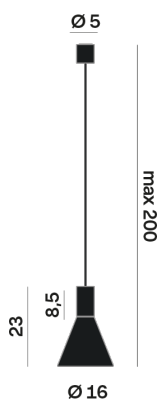

Lighting Type: Indirect

Light Distribution: Symmetric

COLOR

● 35, Nichel opaco

Discover
Souvlaki

Conical