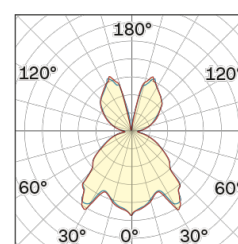

Lighting Type: Indirect

Light Distribution: Symmetric

COLOR

● 32, Canna di fucile

Discover

Souvlaki

Conical