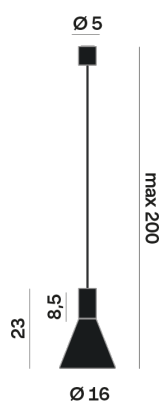

Lighting Type: Indirect

Light Distribution: Symmetric

COLOR

● 32, Canna di fucile

Discover

Souvlaki

Conical