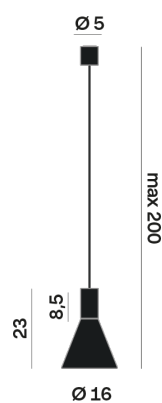

Lighting Type: Indirect

Light Distribution: Symmetric

COLOR

● 32, Canna di fucile

Discover

Souvlaki

Conical