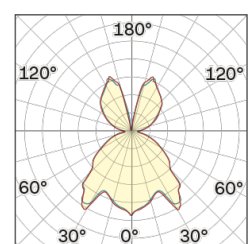

Lighting Type: Indirect

Light Distribution: Symmetric

COLOR

● 32, Canna di fucile

Discover

Souvlaki

Conical