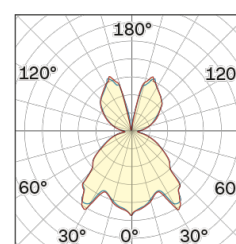

Lighting Type: Indirect

Light Distribution: Symmetric

COLOR

● 26, Bronzo opaco

Discover

Souvlaki

Conical