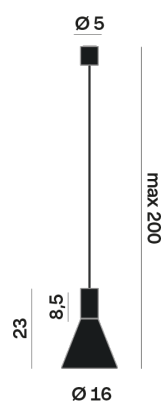

Lighting Type: Indirect

Light Distribution: Symmetric

COLOR

● 26, Bronzo opaco

Discover

Souvlaki

Conical