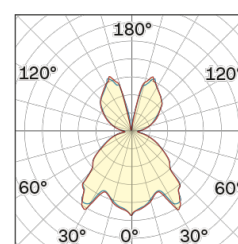

Lighting Type: Indirect

Light Distribution: Symmetric

COLOR

● 26, Bronzo opaco

Discover

Souvlaki

Conical