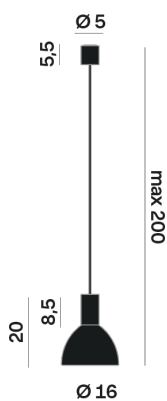

## LED

MID POWER LED

2.700 K

CRI 90

220- 240V 50Hz

Macadam step 2

LED Life L80 B50 > 55.400 h

Classe Energetica: F

## OPTICAL | PHOTOMETRIC

Lighting Type: Indirect

Light Distribution: Symmetric

## COLOR

63, Bianco (opaco)

Discover

Souvlaki

Semispherical