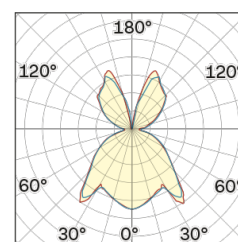

Lighting Type: Indirect

Light Distribution: Symmetric

COLOR

● 34, Oro opaco

Discover
Souvlaki

Semispherical