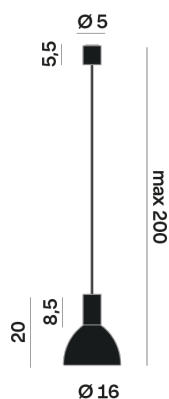

Interior

Glass: Glass semispherical

LED

MID POWER LED

3.000 K

CRI 90

220- 240V 50Hz

Macadam step 2

Lighting Type: Indirect

Light Distribution: Symmetric

COLOR

● 34, Oro opaco

Discover
Souvlaki

Semispherical