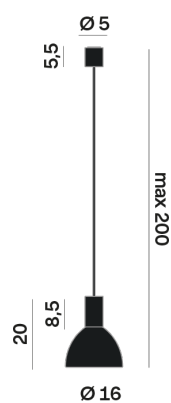

Interior

Glass: Glass semispherical

LED

MID POWER LED

2.700 K

CRI 90

220- 240V 50Hz

Macadam step 2

Lighting Type: Indirect

Light Distribution: Symmetric

COLOR

● 34, Oro opaco

Discover

Souvlaki

Semispherical