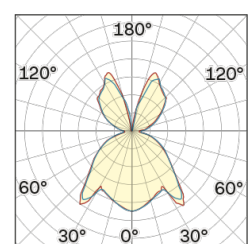

Lighting Type: Indirect

Light Distribution: Symmetric

COLOR

● 34, Oro opaco

Discover

Souvlaki

Semispherical