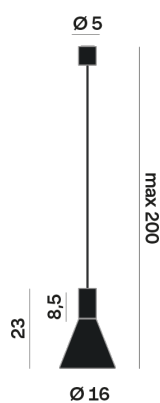

Interior

Glass: Glass conical

LED

MID POWER LED

2.700 K

CRI 90

220- 240V 50Hz

Macadam step 2

Lighting Type: Indirect

Light Distribution: Symmetric

COLOR

● 27, Rame opaco

Discover

Souvlaki

Conical