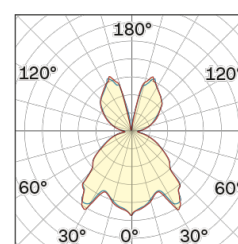

Lighting Type: Indirect

Light Distribution: Symmetric

COLOR

● 27, Rame opaco

Discover

Souvlaki

Conical