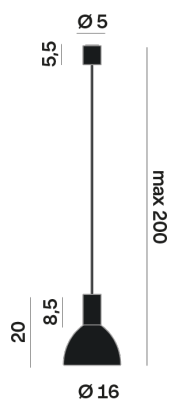

Interior

Glass: Glass semispherical

LED

MID POWER LED

2.700 K

CRI 90

220- 240V 50Hz

Macadam step 2

Lighting Type: Indirect

Light Distribution: Symmetric

COLOR

● 26, Bronzo opaco

Discover

Souvlaki

Semispherical