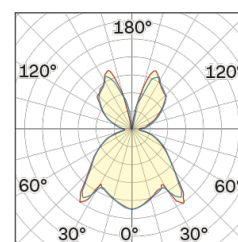

Lighting Type: Indirect

Light Distribution: Symmetric

COLOR

● 26, Bronzo opaco

Discover

Souvlaki

Semispherical