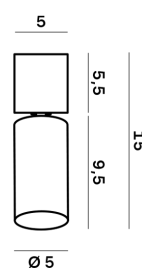

SOUVLAKI

H7

1SVH7 002 W2 ZL0

GENERAL

Ceiling

Surface

IP20

Lumen: 800

Interior

Lens Beam: 24°

LED

COB LED

2.700 K

CRI 90

250mA

Macadam step 2

LED Life L70 B50 > 60.000 h

Classe Energetica: F

ELECTRICAL

220-240 V 50 Hz

2 x 9,5 W

Classe1

Driver included

OPTICAL | PHOTOMETRIC

Lightning Type: Direct

Light Distribution: Symmetric

COLOR

● W2, Sabbia

Discover

Souvlaki

Lens 24°