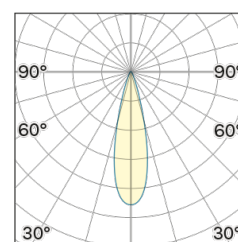

SOUVLAKI

H7

1SVH7 002 W2 ZL0

GENERAL

Ceiling

Surface

IP20

Lumen: 800

Interior

Lens Beam: 24°

LED

COB LED

2.700 K

CRI 90

250mA

Macadam step 2

LED Life L70 B50 > 60.000 h

Classe Energetica: F

ELECTRICAL

220-240 V 50 Hz

2 x 9,5 W

Classe1

Driver included

OPTICAL | PHOTOMETRIC

Lightning Type: Direct

Light Distribution: Symmetric

COLOR

● W2, Sabbia

Discover

Souvlaki

Lens 24°