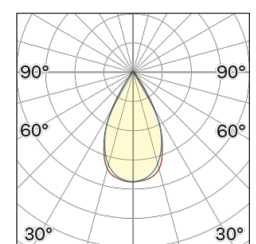

## OPTICAL | PHOTOMETRIC

Lightning Type: Direct

Light Distribution: Symmetric

## COLOR

● 65, Champagne

Discover

Souvlaki

Lens 60°