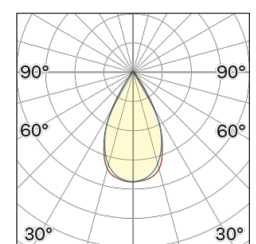

## OPTICAL | PHOTOMETRIC

Lightning Type: Direct

Light Distribution: Symmetric

## COLOR

63, Bianco (opaco)

Discover

Souvlaki

Lens 60°