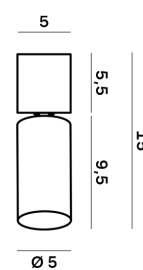

Lightning Type: Direct

Light Distribution: Symmetric

COLOR

● 48, Bronzo scuro

Discover
Souvlaki

Lens 60°