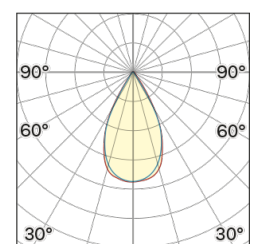

Lightning Type: Direct

Light Distribution: Symmetric

COLOR

● 48, Bronzo scuro

Discover
Souvlaki

Lens 60°