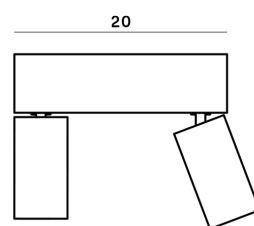

Lightning Type: Direct

Light Distribution: Symmetric

COLOR

● 48, Bronzo scuro

Discover
Souvlaki

Lens 60°