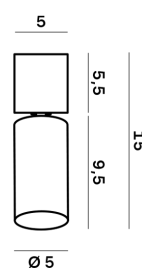

Lightning Type: Direct

Light Distribution: Symmetric

COLOR

● W8, Caffè

Discover

Souvlaki

Lens 36°