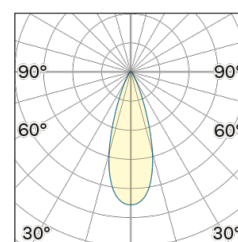

Lightning Type: Direct

Light Distribution: Symmetric

COLOR

● W8, Caffè

Discover

Souvlaki

Lens 36°