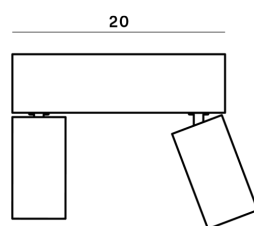

Lightning Type: Direct

Light Distribution: Symmetric

COLOR

● W8, Caffè

Discover

Souvlaki

Lens 36°