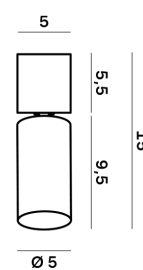

Lightning Type: Direct

Light Distribution: Symmetric

COLOR

● 32, Canna di fucile

Discover

Souvlaki

Lens 60°