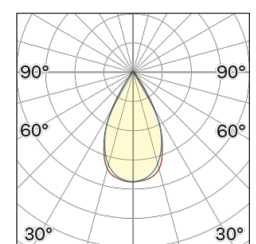

Lightning Type: Direct

Light Distribution: Symmetric

COLOR

● 32, Canna di fucile

Discover

Souvlaki

Lens 60°