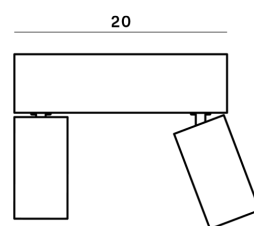

Lightning Type: Direct

Light Distribution: Symmetric

COLOR

● 32, Canna di fucile

Discover

Souvlaki

Lens 60°