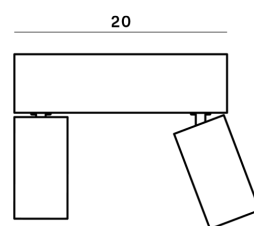

Lightning Type: Direct

Light Distribution: Symmetric

COLOR

● 65, Champagne

Discover

Souvlaki

Lens 36°