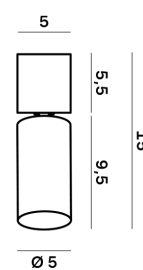

Lightning Type: Direct

Light Distribution: Symmetric

COLOR

● 65, Champagne

Discover

Souvlaki

Lens 36°