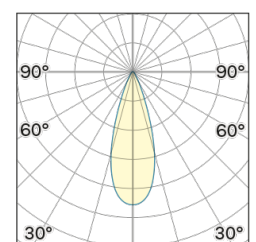

Lightning Type: Direct

Light Distribution: Symmetric

COLOR

● 65, Champagne

Discover

Souvlaki

Lens 36°