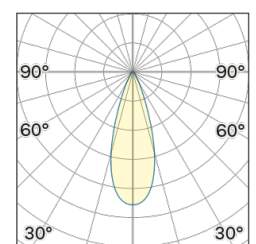

COLOR

● 64, Bronzo

Discover

Souvlaki

Lens 36°