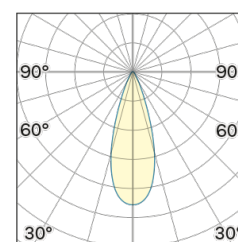

SOUVLAKI

H7

1SVH7 003 48 ZL0

GENERAL

Ceiling

Surface

IP20

Lumen: 662

Interior

Lens Beam: 36°

LED

COB LED

2.700 K

CRI 90

250mA

Macadam step 2

LED Life L70 B50 > 60.000 h

Classe Energetica: F

ELECTRICAL

220-240 V 50 Hz

2 x 9,5 W

Classe1

Driver included

OPTICAL | PHOTOMETRIC

Lightning Type: Direct

Light Distribution: Symmetric

COLOR

● 48, Bronzo scuro

Discover

Souvlaki

Lens 36°